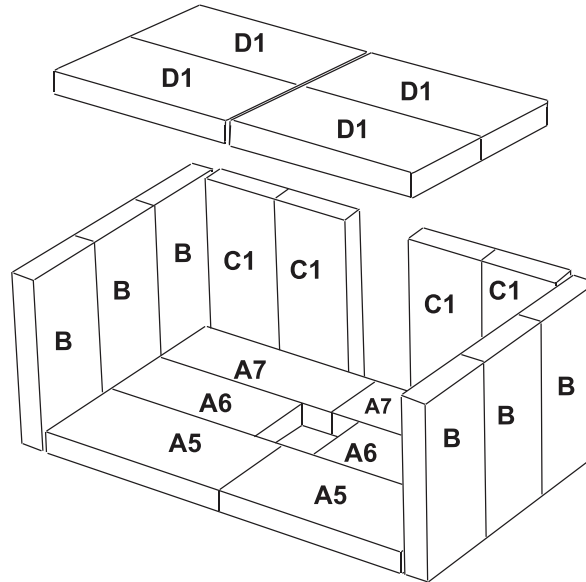

IMPORTANT: THIS IS DATED INFORMATION. Parts must be ordered from a dealer or distributor. **Hearth and Home Technologies does not sell directly to consumers.** Provide model number and serial number when requesting service parts from your dealer or distributor.

Stocked at Depot

ITEM	DESCRIPTION	COMMENTS	PART NUMBER	
5	Firebrick			Y
A5	Firebrick Assembly			
A6	Contains:A5 (Qty2) (4.33" X 8.86"), A6 (Qty 2) (3.23" x 7.4") & A7 (Qty 2) (3.23" x 8.86") Bricks		FIREBRICK-A15	Y
A7				
B	Firebrick, Side, 4" x 7.9"	Qty 6 req	FIREBRICK-B	Y
C1	Firebrick, Rear, 3.58" x 7.9'	Qty 4 req	FIREBRICK-C1	Y
D1	Firebrick, Baffle, 4.72" x 8.5"	Qty 4 req	FIREBRICK-D1	Y
6	Ash Plug Gasket		ASH-GASKET	Y
7	Door Assembly		DOOR-WS-15	Y
	Door Glass w/gasket		GLASS-WS-15	Y
	Door Handle Assembly, Complete		HANDLE-WS	Y
	Door Gasket		DOOR-GASKET	Y
8	Ash Box Latch Assembly, Complete		ASHLATCH	Y
9	Ash Box Assembly, Complete		ASHPAN	Y
10	Gasket, Ash Box		ASH-GASKET	Y
11	Air Control Assembly Complete		AIR-CONTROL-15	Y
	Air Control Round Knob		AIR-KNOB	Y
12	Air Tube Retaining Clips	Pkg of 4	AIR-CLIP	Y
13	Front Air Tube		AIR-TUBE-FRT15	Y
14	Rear Air Tube		AIR-TUBE-REAR15	Y
15	Heat Shield, Deflector, Rear		REAR-SHIELD-15	Y
16	Fan Assembly		FAN-WS	Y
17	Metallic Black Touch-Up Paint		4021-914	Y